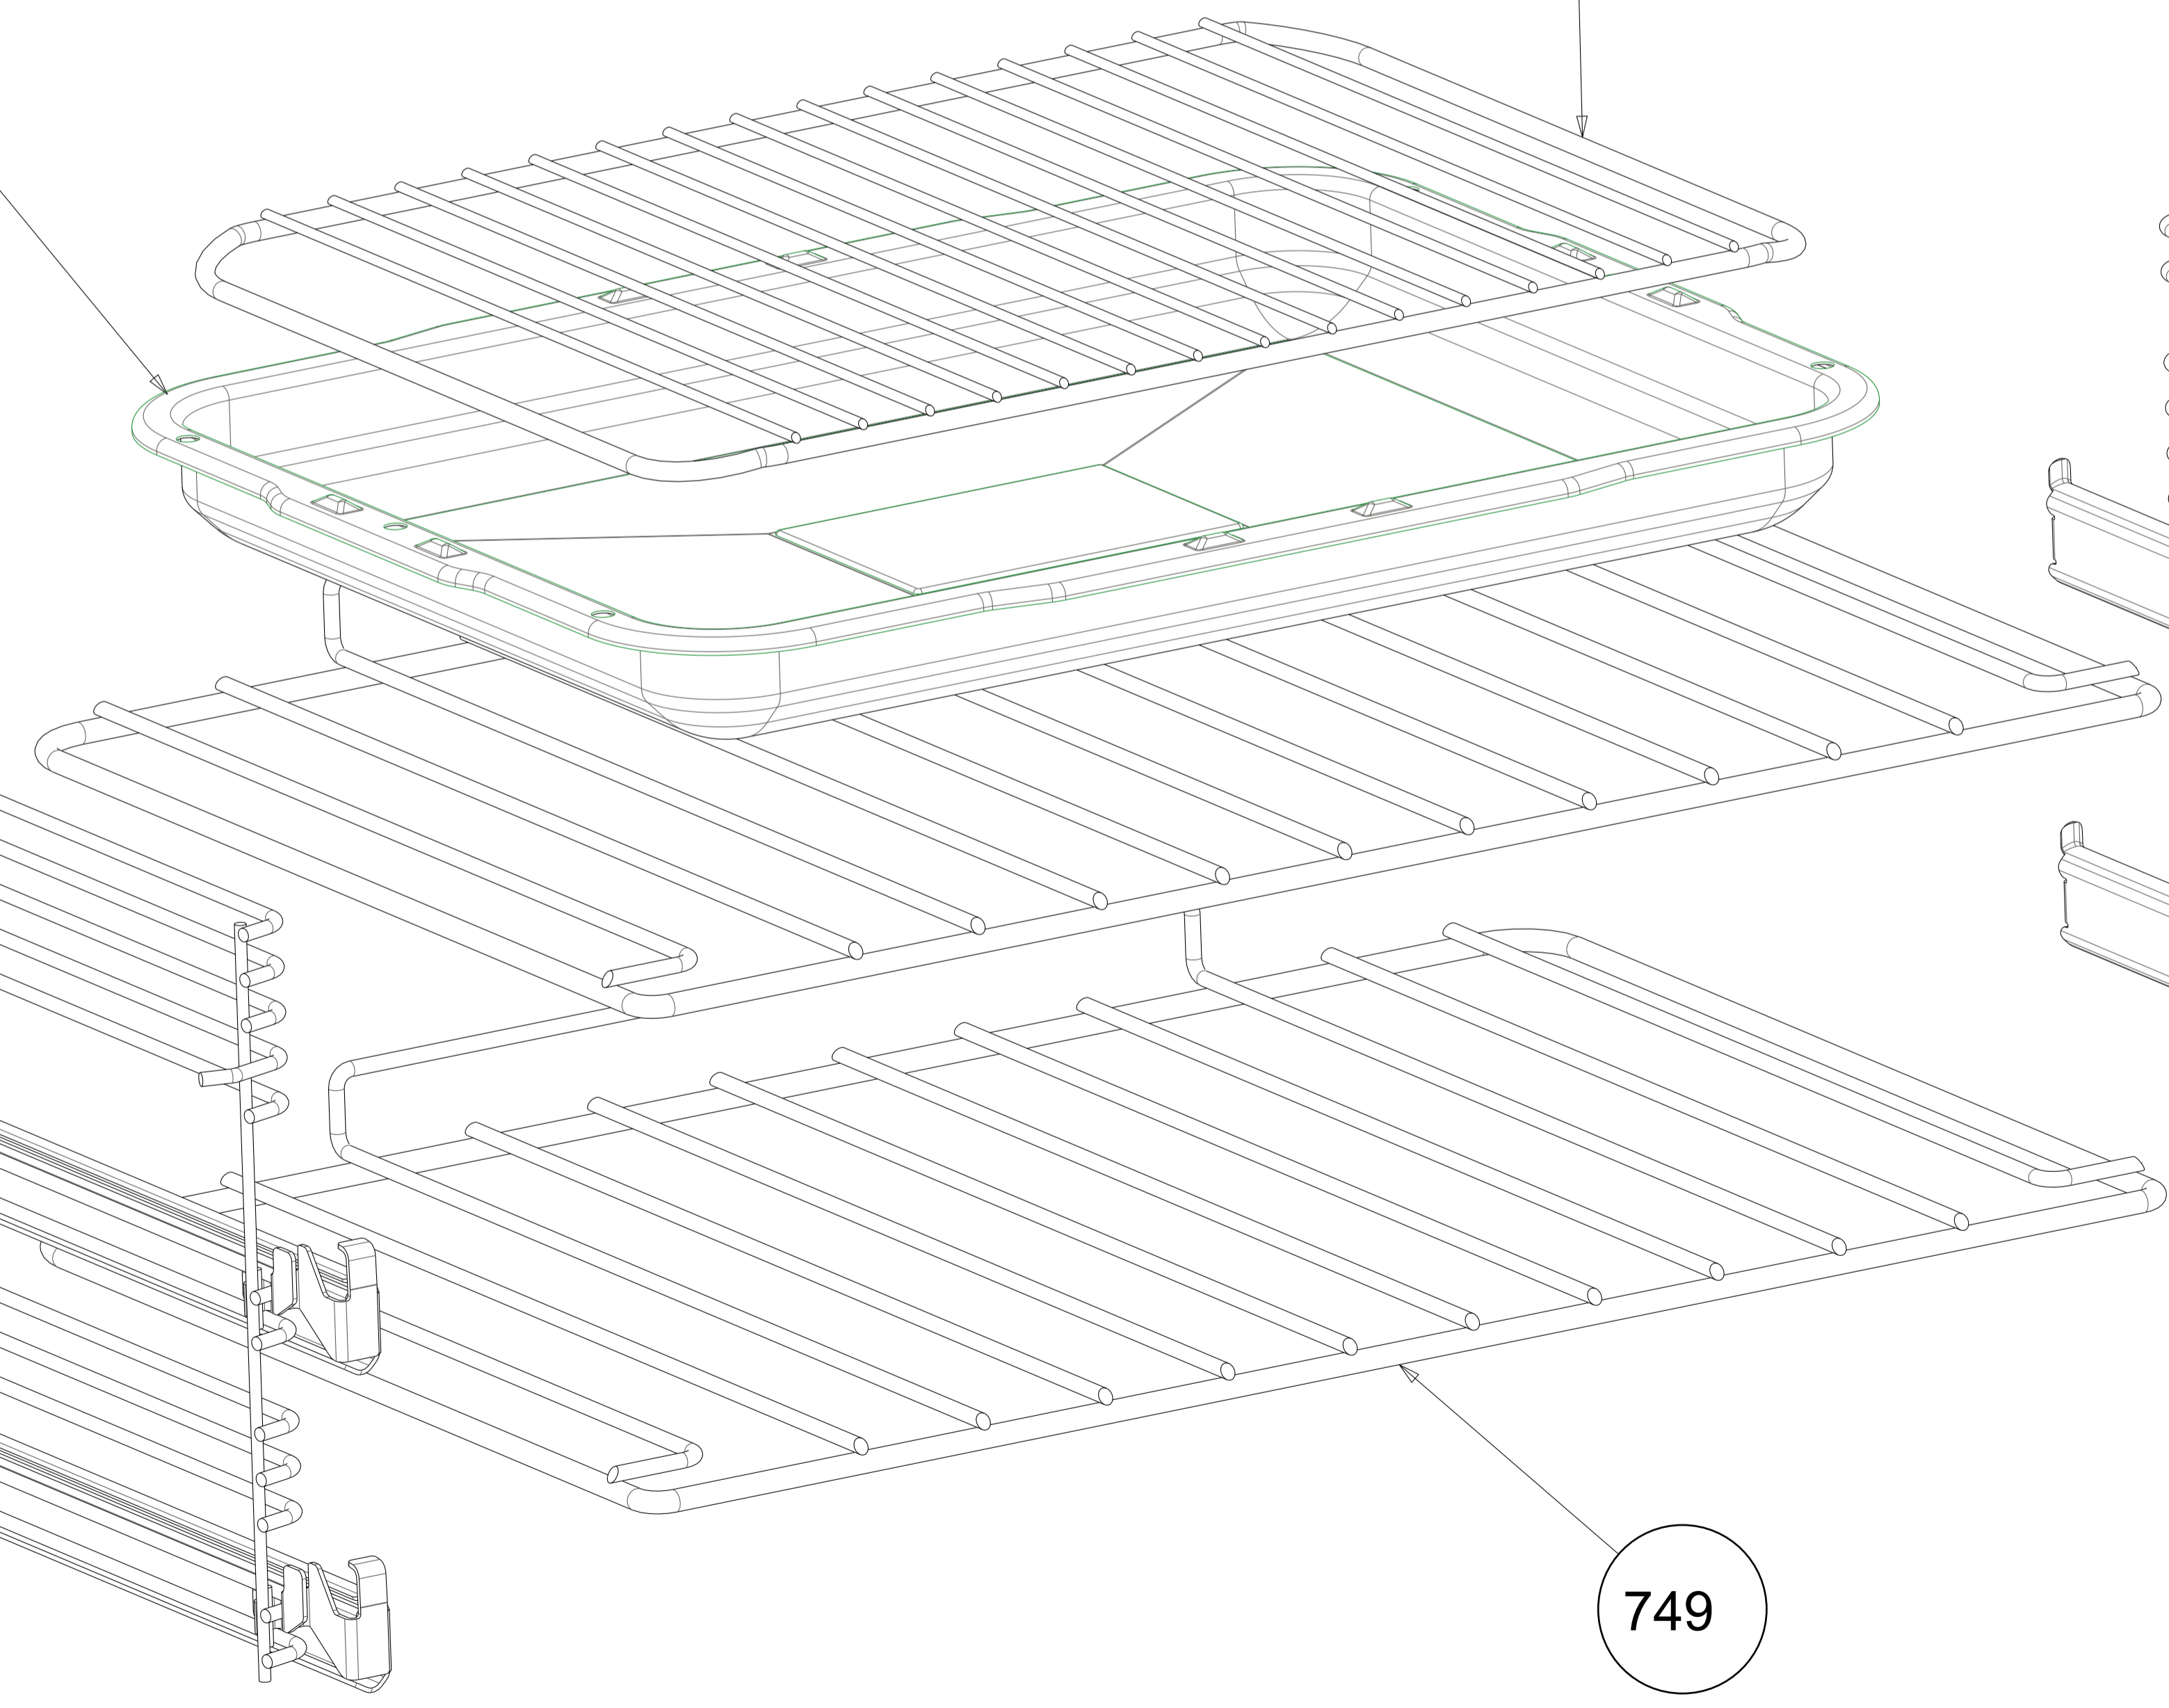

ALTERNATIVE SWITCHES

422

422

ALTERNATIVE SHELF GUIDES- KEY NUMBER FOR OPPOSITE HAND 421

410

427

967

411