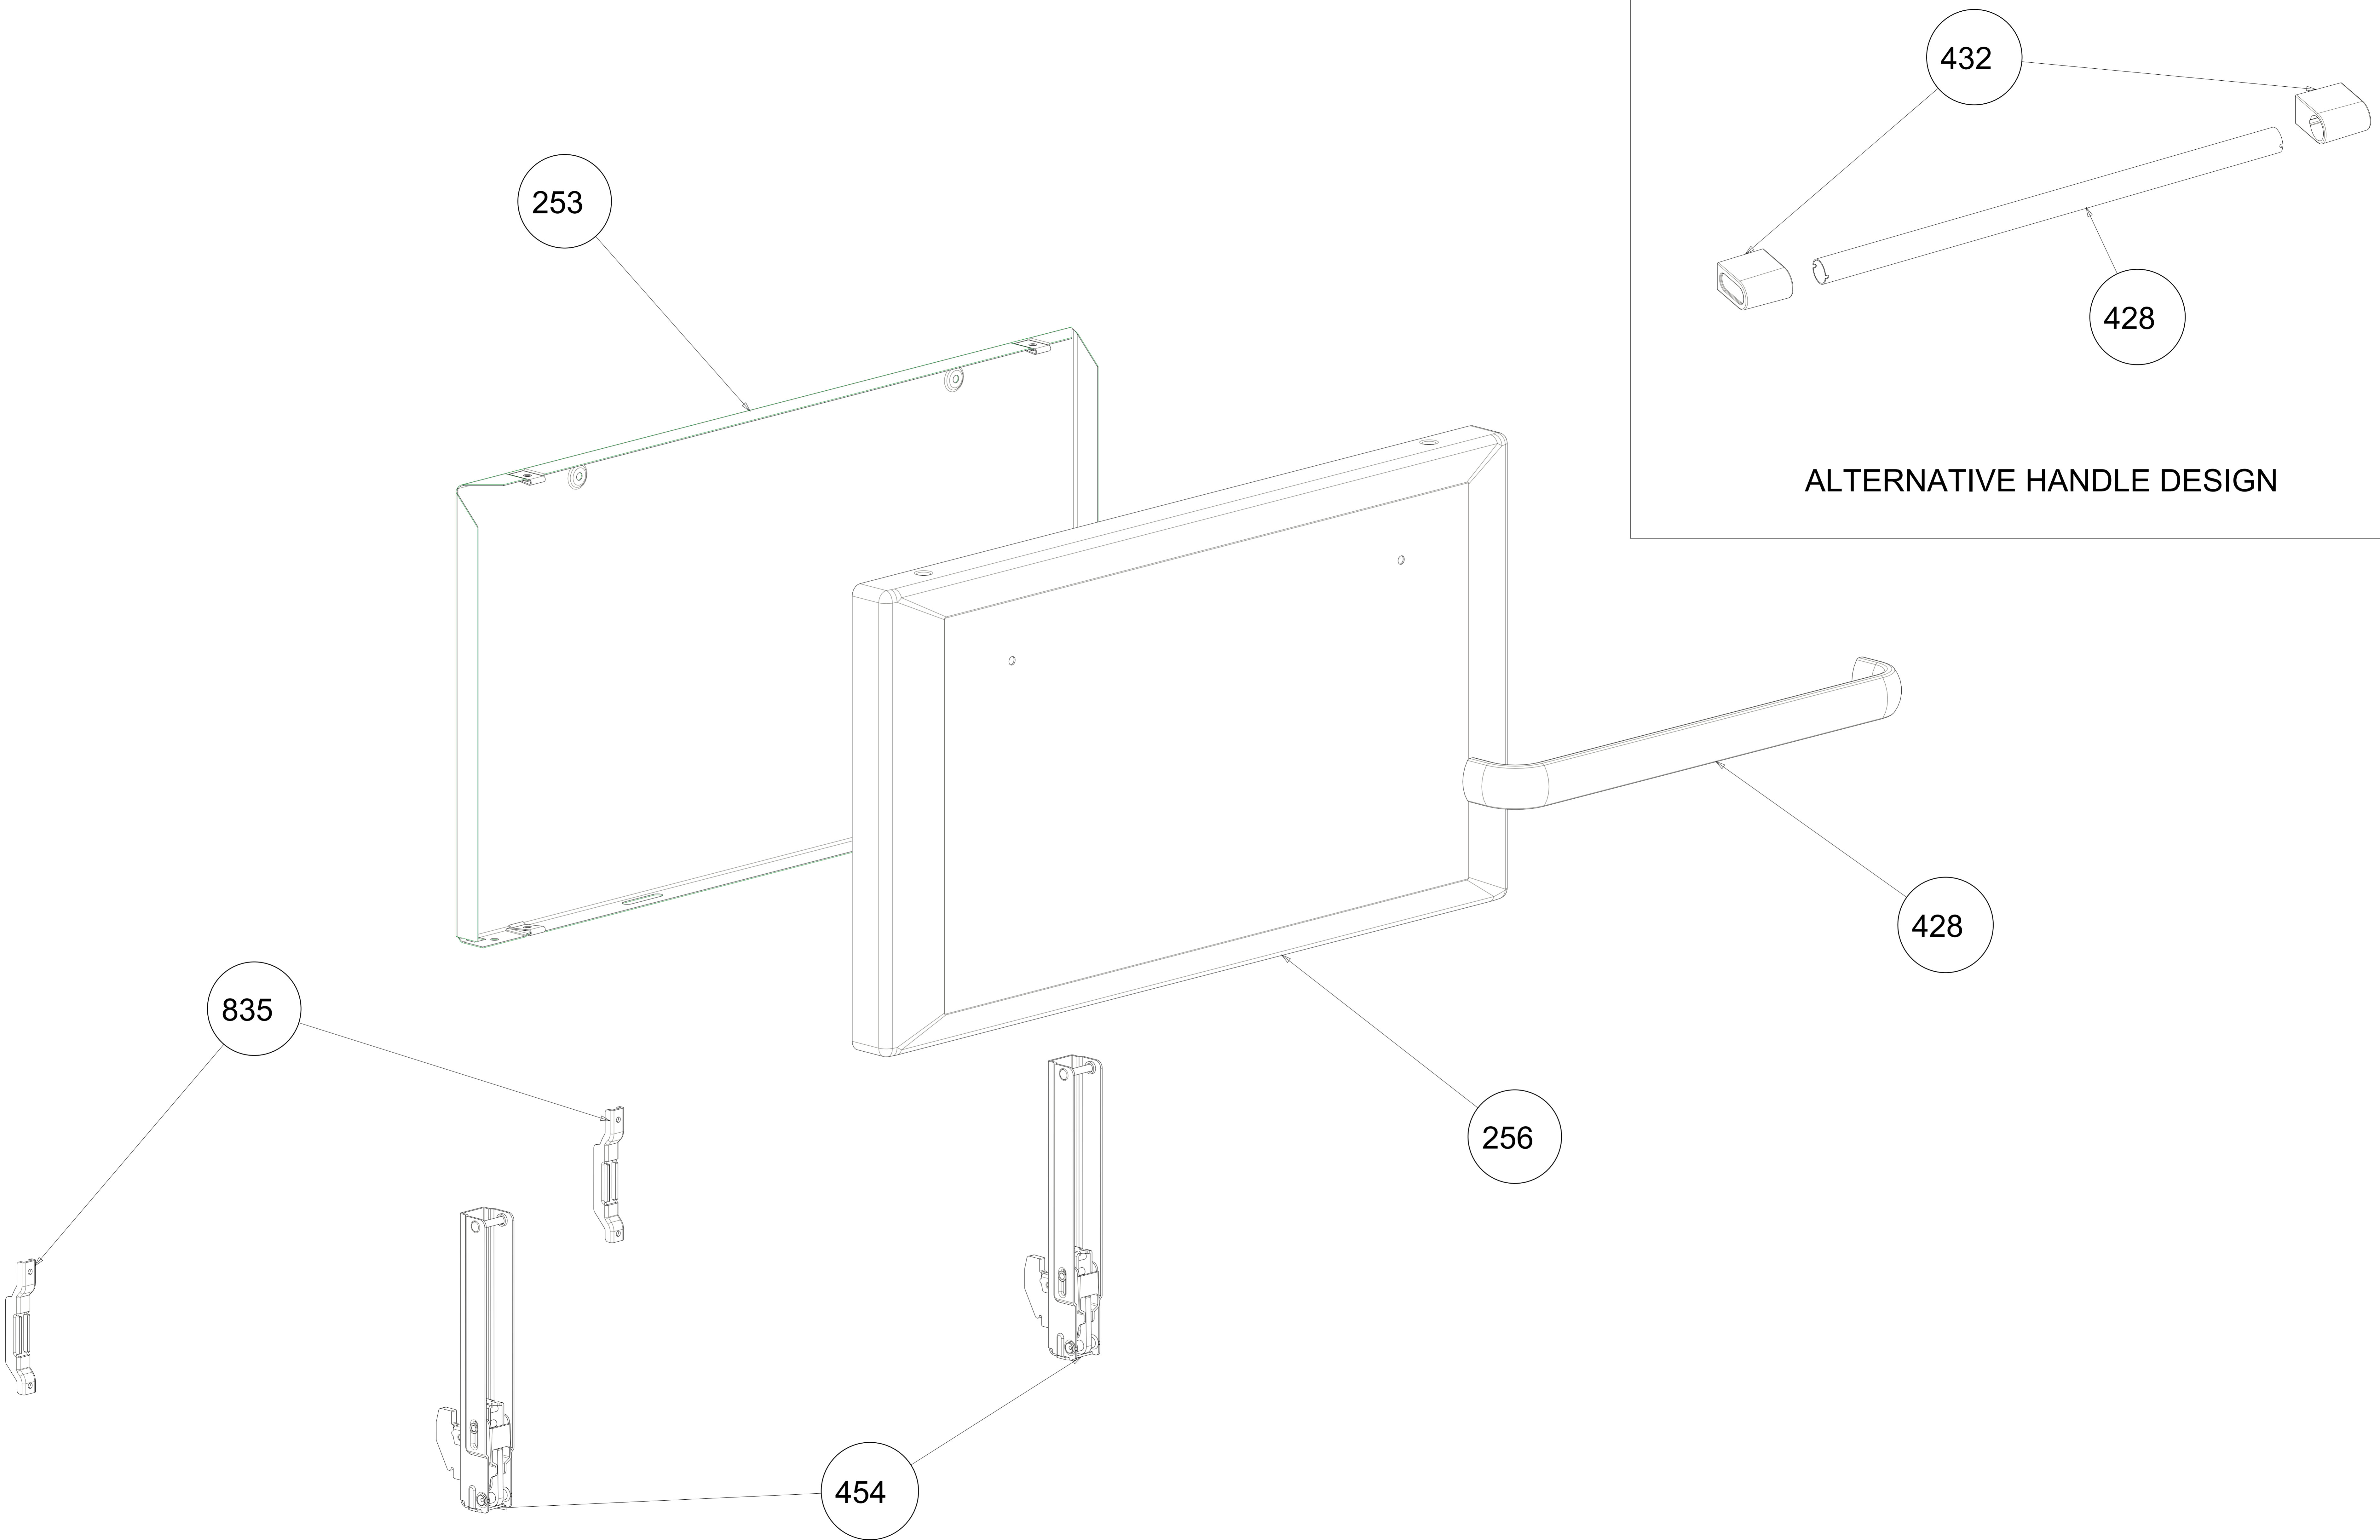

FOUR GAUCHE

ALTERNATIVE HANDLE DESIGN

FOUR DROIT

147

823

249

248

026

458

026

459

432

428

ALTERNATIVE HANDLE DESIGN

428

ALTERNATIVE GRILL ELEMENT

ALTERNATIVE SWITCHES

422

422

ALTERNATIVE SHELF GUIDES- KEY NUMBER FOR OPPOSITE HAND 421

410

427

967

411