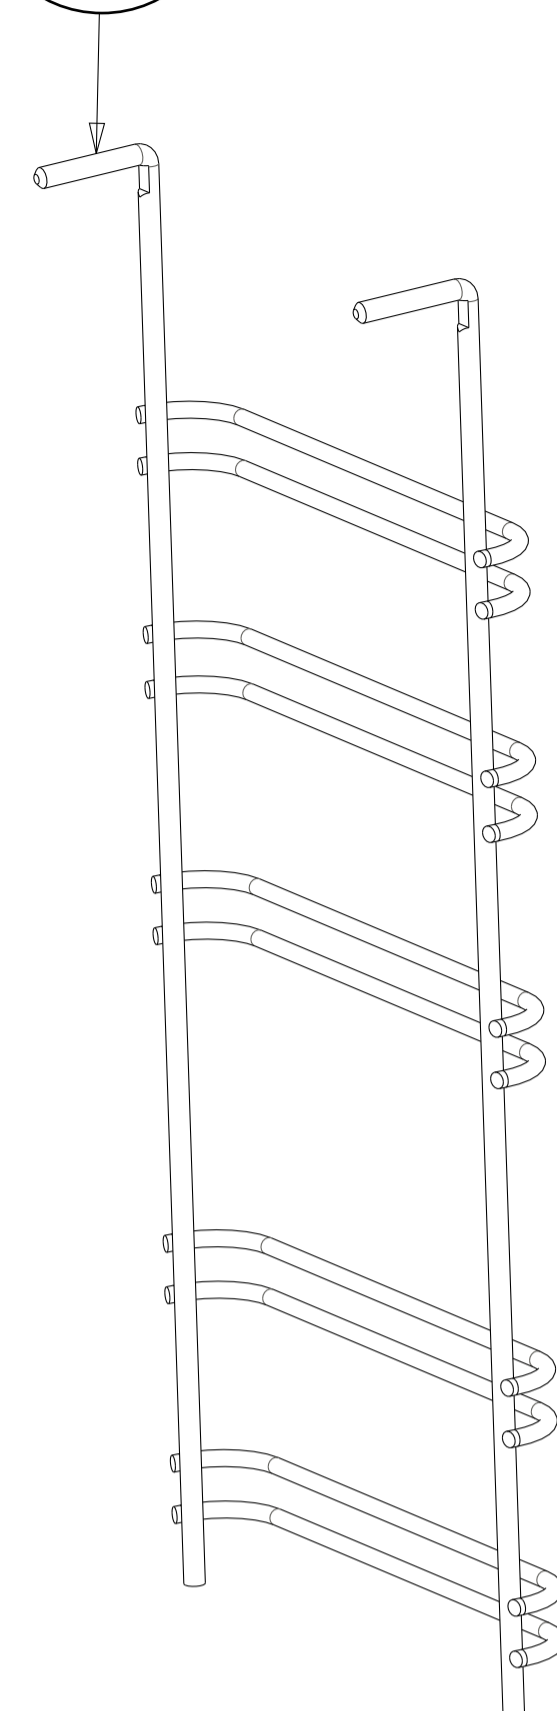

FOUR GAUCHE

ALTERNATIVE HANDLE DESIGN

FOUR DROIT

147

823

249

248

026

458

026

459

432

428

ALTERNATIVE HANDLE DESIGN

428

ALTERNATIVE GRILL ELEMENT

ALTERNATIVE SWITCHES

422

422

ALTERNATIVE SHELF GUIDES- KEY NUMBER FOR OPPOSITE HAND 421

410

427

967

411