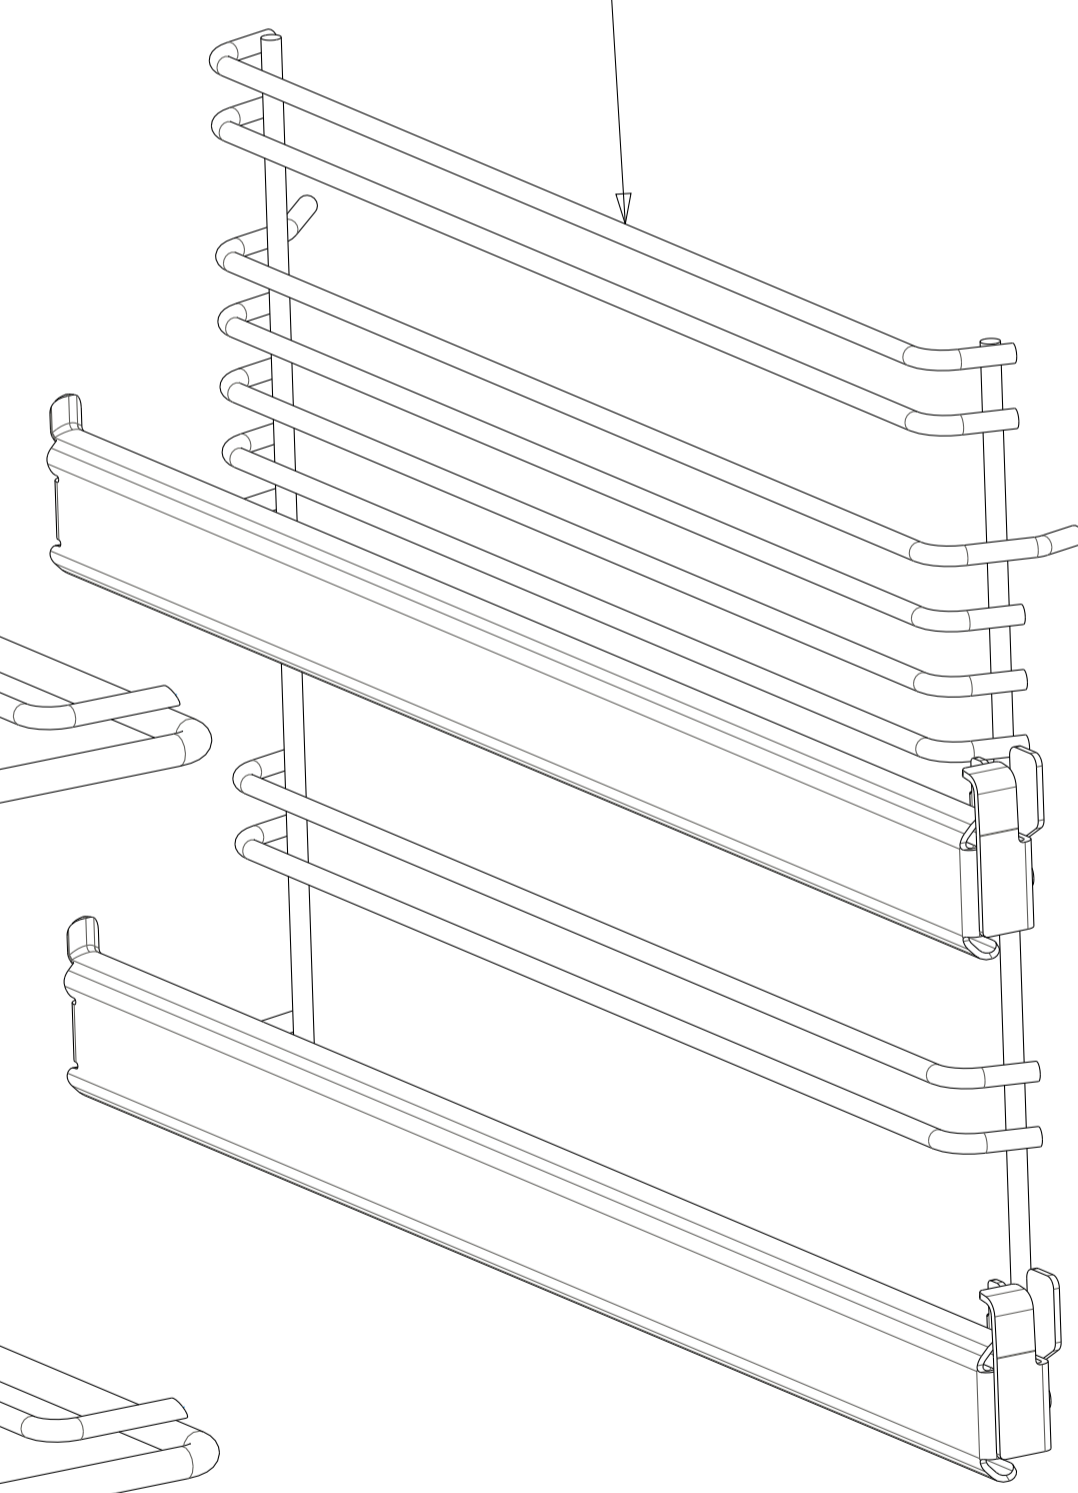

422

422

ALTERNATIVE SHELF GUIDES- KEY NUMBER FOR OPPOSITE HAND 421

410

427

967

411

422

421

749